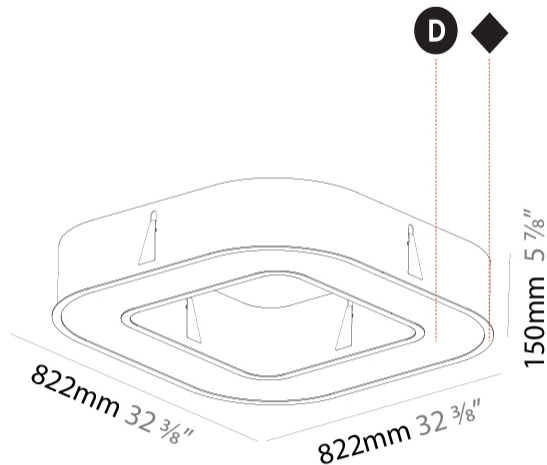

GENERAL

Series: Quantum
Partner: Prolicht
Division: Architectural
Installation: Recessed
Product Type: Ceiling Recessed
Mounting Location: Ceiling
Light Distribution: Direct

PHYSICAL

Shape: Square
Length (mm): 822
Length (in): 32 3/8
Width (mm): 822
Width (in): 32 3/8
Height (mm): 150
Height (in): 5 7/8
Min. Recessing Depth (mm): 160
Min. Recessing Depth (in): 6 5/16
Weight (kg): 10.55
Weight (lbs): 23.21
Diffuser: [PMMA - Opal or Micro-Prism](#)
Fixture Finish: [SSR / BKV / CWI / CRY / HAB / UFT / ITA / RUA / FTG / MYG / LOD / PUS / FRO / FUP / KIA / POP / BLS / SPG / MEY / GOH / CHC / COM / ABZ / JAG / OBR / MOS / ROR](#)
Fixture Material: [PMMA / Aluminum](#)

ELECTRICAL

Lamp Type: LED (Zhaga Standard)
Input Wattage (W): 40
Total Output Wattage (W): 32 / 25.6 (3500K)
Dimming: [Non-Dimming / Phase Dimming (120Vac only) / 0-10V Dimming](#)
Driver Included: Yes
Driver Location: Integrated
Driver Type: Constant Current - 120 / 277Vac
Driver Class: Class 2
Input Voltage (V): 120 - 277
Constant Current (MA): 350 / 800 (3500K)

LED

[Color Temperature (°K): 3000 / 3500 / 4000](#)
Max. Delivered Lumen (lm): 3690 / 3822 / 3900
CRI: >80 CRI
Efficiency (%): 65
Lamp Life (hrs): 50000

OPTICAL

RATINGS AND CERTIFICATIONS

Certified By: Certified for North American Standards
IP rating: IP20