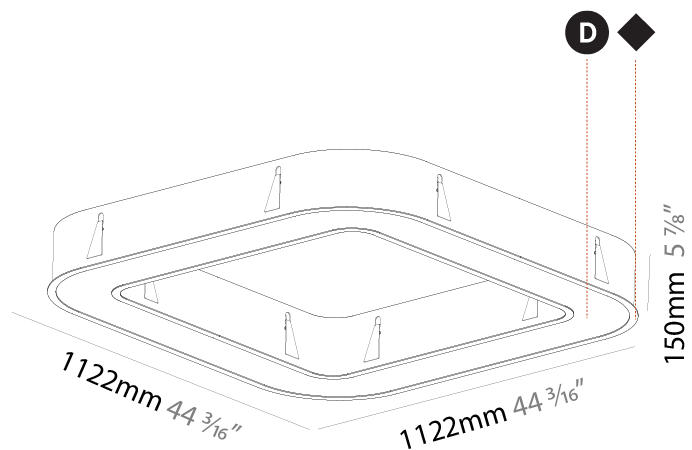

GENERAL

Series: Quantum
Partner: Prolicht
Division: Architectural
Installation: Recessed
Product Type: Ceiling Recessed
Mounting Location: Ceiling
Light Distribution: Direct

PHYSICAL

Shape: Square
Length (mm): 1122
Length (in): 44 ³/₁₆
Width (mm): 1122
Width (in): 44 ³/₁₆
Height (mm): 150
Height (in): 5 ⁷/₈
Min. Recessing Depth (mm): 160
Min. Recessing Depth (in): 6 ⁵/₁₆
Weight (kg): 16.085
Weight (lbs): 35.39
Diffuser: [PMMA - Opal or Micro-Prism](#)
Fixture Finish: [SSR / BKV / CWI / CRY / HAB / UFT / ITA / RUA / FTG / MYG / LOD / PUS / FRO / FUP / KIA / POP / BLS / SPG / MEY / GOH / CHC / COM / ABZ / JAG / OBR / MOS / ROR](#)
Fixture Material: [PMMA / Aluminum](#)

ELECTRICAL

Lamp Type: LED (Zhaga Standard)
Input Wattage (W): 60
Total Output Wattage (W): 48 / 38.4 (3500K)
Dimming: [Non-Dimming / Phase Dimming (120Vac only) / 0-10V Dimming](#)
Driver Included: Yes
Driver Location: Integrated
Driver Type: Constant Current - 120 / 277Vac
Driver Class: Class 2
Input Voltage (V): 120 - 277
Constant Current (MA): 350 / 1200 (3500K)

LED

[Color Temperature (°K): 3000 / 3500 / 4000](#)
Max. Delivered Lumen (lm): 5540 / 5733 / 5850
CRI: >80 CRI
Efficiency (%): 65
Lamp Life (hrs): 50000

OPTICAL

RATINGS AND CERTIFICATIONS

Certified By: Certified for North American Standards
IP rating: IP20