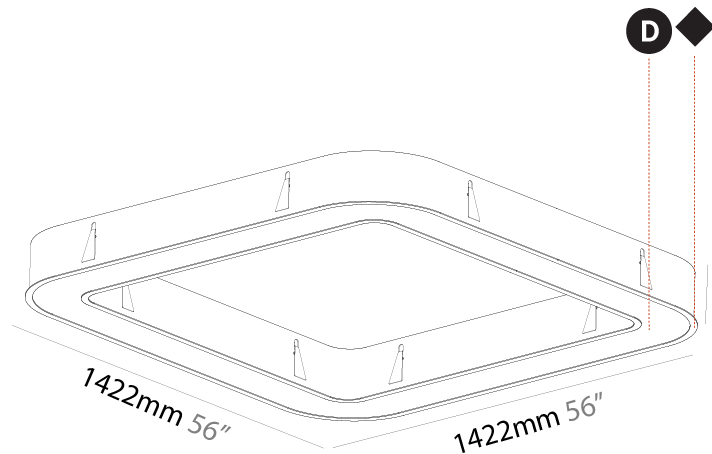

GENERAL

Series: Quantum
Partner: Prolicht
Division: Architectural
Installation: Recessed
Product Type: Ceiling Recessed
Mounting Location: Ceiling
Light Distribution: Direct

PHYSICAL

Shape: Square
Length (mm): 1422
Length (in): 56
Width (mm): 1422
Width (in): 56
Height (mm): 150
Height (in): 5 7/8
Min. Recessing Depth (mm): 160
Min. Recessing Depth (in): 6 5/16
Weight (kg): 21.113
Weight (lbs): 46.45
Diffuser: PMMA - Opal or Micro-Prism
Fixture Finish: SSR / BKV / CWI / CRY / HAB / UFT / ITA / RUA / FTG / MYG / LOD / PUS / FRO / FUP / KIA / POP / BLS / SPG / MEY / GOH / CHC / COM / ABZ / JAG / OBR / MOS / ROR
Fixture Material: PMMA / Aluminum

ELECTRICAL

Lamp Type: LED (Zhaga Standard)
Input Wattage (W): 80
Total Output Wattage (W): 64 / 51.2 (3500K)
Dimming: Non-Dimming / Phase Dimming (120Vac only) / 0-10V Dimming
Driver Included: Yes
Driver Location: Integrated
Driver Type: Constant Current - 120 / 277Vac
Driver Class: Class 2
Input Voltage (V): 120 - 277
Constant Current (MA): 350 / 800 (3500K)

LED

Color Temperature (*K): 3000 / 3500 / 4000
Max. Delivered Lumen (lm): 7380 / 7644 / 7800
CRI: >80 CRI
Efficiency (%): 65
Lamp Life (hrs): 50000

OPTICAL

RATINGS AND CERTIFICATIONS

Certified By: Certified for North American Standards
IP rating: IP20